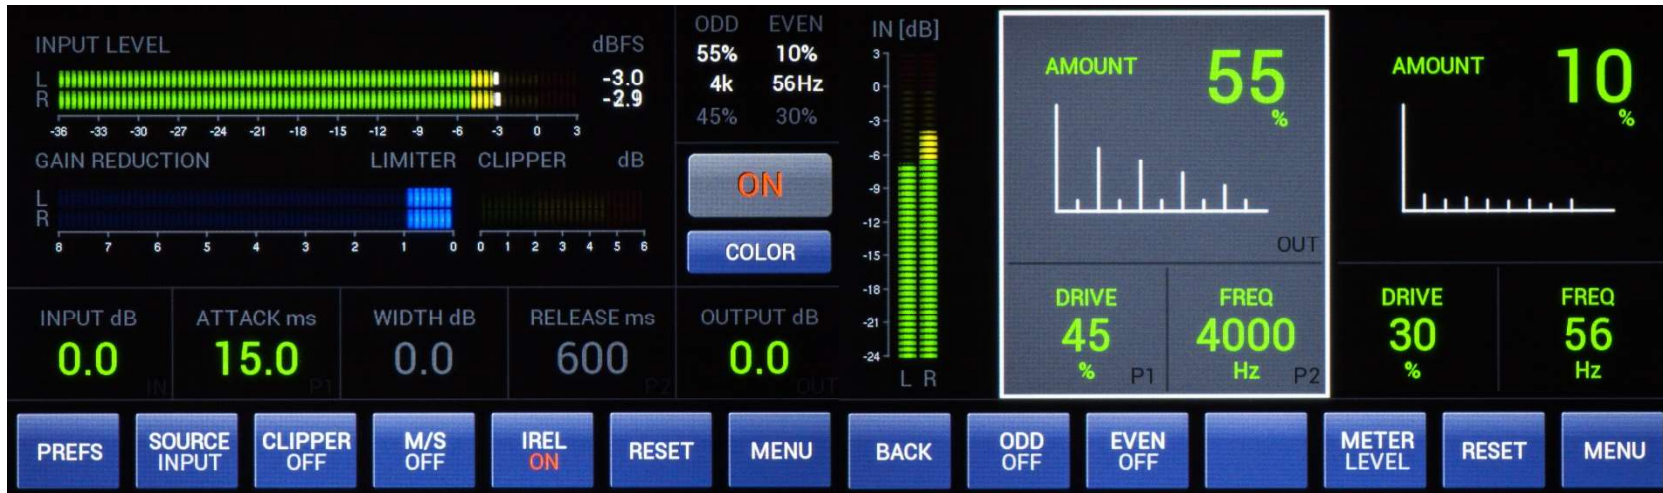

Bettermaker Mastering Limiter

In dB	Atk/Clip	Width	Release	Out dB	Odd		Even	
					Amount		Amount	
	Amount				Frequency		Frequency	
					Drive		Drive